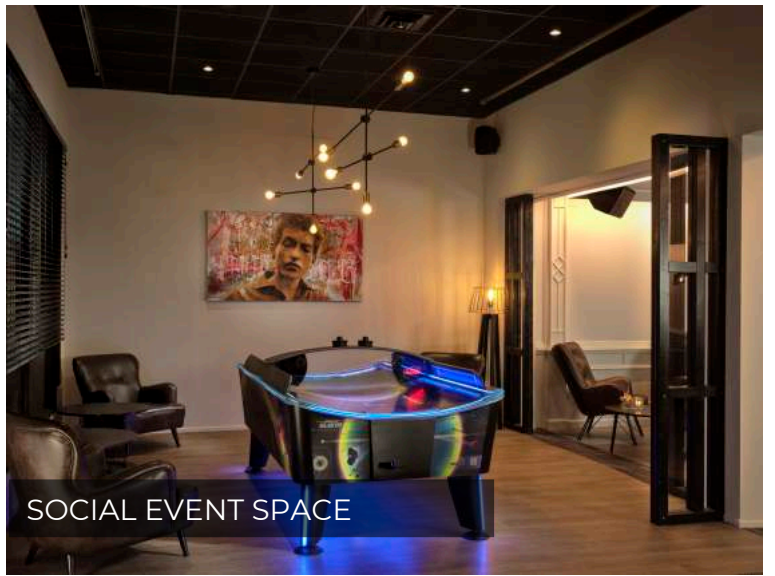

PARK PLAZA

EINDHOVEN

*Meetings & Events,
Expertly Delivered*

Meet, play, sleep in the heart of Eindhoven

FOUR MEETING ROOMS FOR UP TO 75 PEOPLE ON THE FIRST FLOOR WITH NATURAL DAYLIGHT, PLUS, ONE GROUND FLOOR SOCIAL EVENT SPACE FOR UP TO 100 PEOPLE, INCLUDING A PRIVATE BAR, TV SCREENS, FOOTBALL AND BILLIARD TABLE. WITH ALL OFFERING SPACIOUS, FLEXIBLE LAYOUTS AND MODERN AV EQUIPMENT, THIS IS THE IDEAL BASE FOR SMALL-SCALE MEETINGS, WORKSHOPS, TRAININGS, RECEPTIONS, BRAINSTORMS AND CONFERENCES.

FLEXIBLE
MEETING ROOMS

HYBRID
MEETINGS

FULL
AV CAPABILITIES

NATURAL
DAYLIGHT

104
GUEST
ROOMS

2
ON-SITE
RESTAURANTS

1
LOBBY
BAR

1
FITNESS
CENTRE

THE LIVING ROOM IS THE PERFECT SPACE FOR YOUR PRIVATE OR BUSINESS DRINK RECEPTIONS, CELEBRATORY DINNERS OR BRAND LAUNCHES UP TO 100 PEOPLE. FULLY EQUIPPED WITH A PRIVATE BAR, TV SCREENS, FOOTBALL AND BILLIARD TABLES IT IS GUARANTEED TO MAKE EVERY GATHERING MEMORABLE.

SOCIAL EVENT SPACE

MEETING ROOMS WITH NATURAL LIGHT

GREAT LOCATION

HEALTH & FITNESS FACILITIES

SOCIAL EVENT SPACE

104 GUEST ROOMS

ON-SITE RESTAURANTS

NEED A QUOTE?