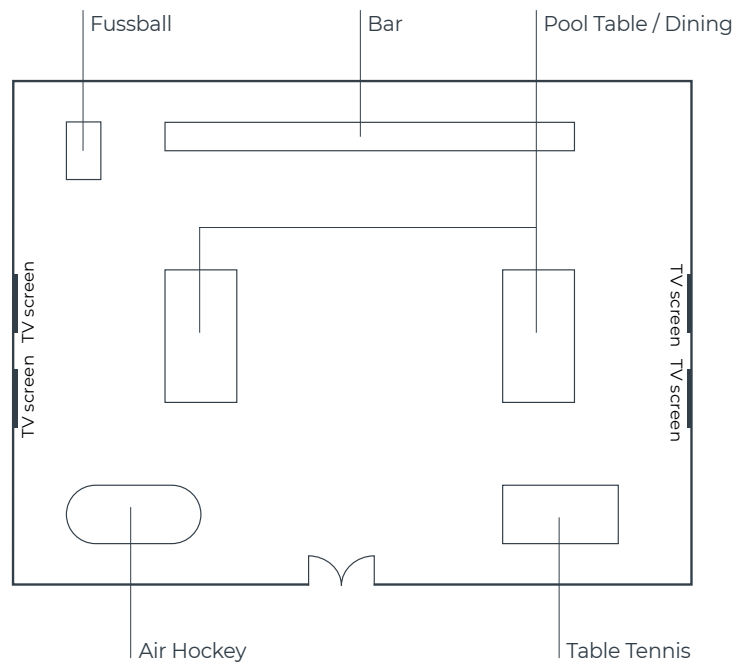

1
SWIMMING
POOL AND
SAUNA

Floor Plans

1st Floor - Conference Floor

Ground Floor

Capacities

ROOM NAME	DIMENSION W X L X H (M)	SIZE M ²	THEATRE	BOARD ROOM	U SHAPE	CLASS ROOM	CABARET	DINNER SEATED	DINNER WALKING	RECEP- TION
CONFERENCE FLOOR										
25 watt boardroom	8.0 x 7.0 x 3.0	56	30	20	15	20	25			
40 watt boardroom	11.0 x 8.0 x 3.0	88	75	35	30	40	50			
60 watt boardroom	11.0 x 8.0 x 3.0	88	75	35	30	40	50			
100 watt boardroom	10.0 x 7.0 x 3.0	70		20						
GROUND FLOOR										
The Living Room	12.0 x 11.0 x 3.0	132	30		20	20	30	36	60	100

THE LIVING ROOM IS THE PERFECT SPACE FOR YOUR PRIVATE OR BUSINESS DRINK RECEPTIONS, CELEBRATORY DINNERS OR BRAND LAUNCHES UP TO 100 PEOPLE. FULLY EQUIPPED WITH A PRIVATE BAR, TV SCREENS, FOOTBALL AND BILLIARD TABLES IT IS GUARANTEED TO MAKE EVERY GATHERING MEMORABLE.