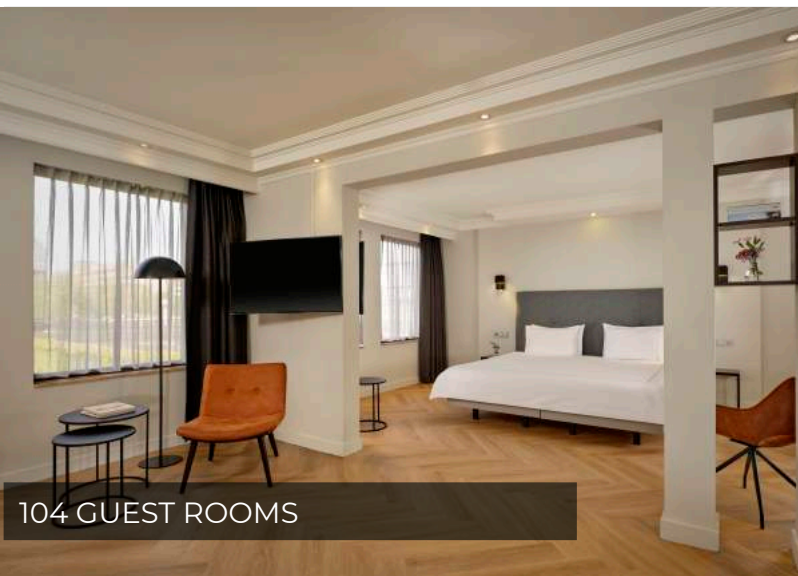

ON-SITE RESTAURANTS

104 GUEST ROOMS