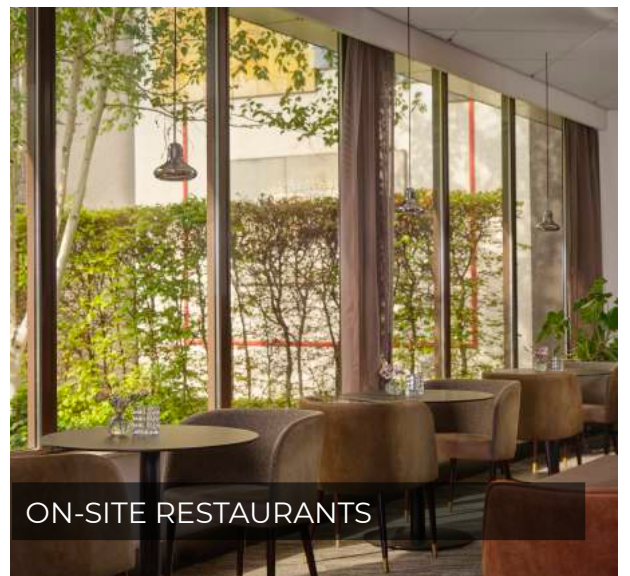

FLEXIBLE
MEETING ROOMS

HYBRID
MEETINGS

FULL
AV CAPABILITIES

NATURAL
DAYLIGHT

104
GUEST
ROOMS

2
ON-SITE
RESTAURANTS

1
LOBBY
BAR

1
FITNESS
CENTRE

SOCIAL EVENT SPACE

MEETING ROOMS WITH NATURAL LIGHT

GREAT LOCATION

HEALTH & FITNESS FACILITIES

SOCIAL EVENT SPACE

104 GUEST ROOMS

ON-SITE RESTAURANTS

NEED A QUOTE?