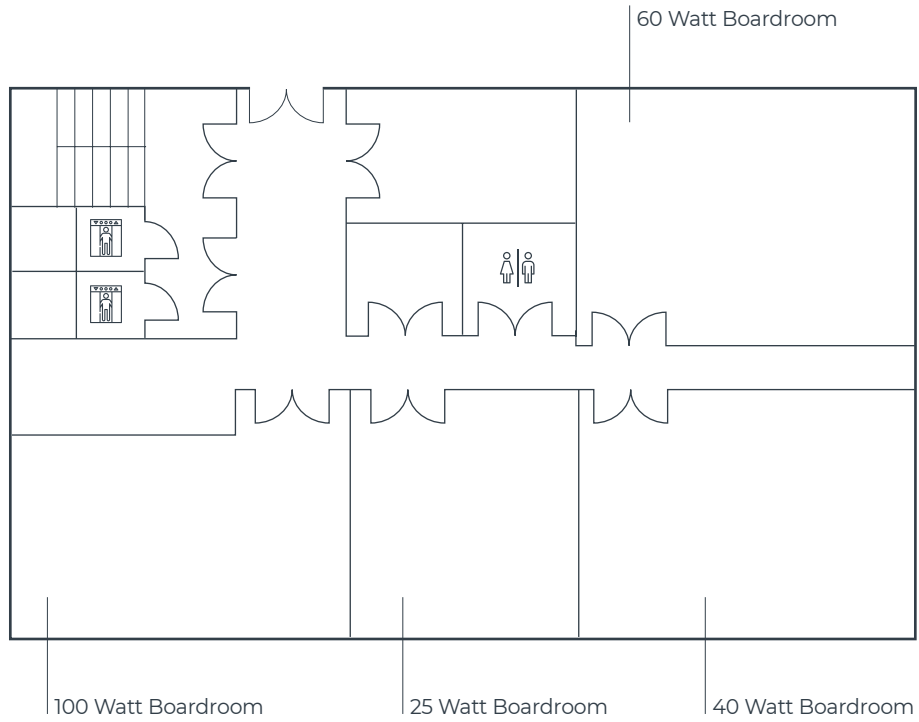

1
SWIMMING
POOL AND
SAUNA

Floor Plans

1st Floor - Conference Floor

Ground Floor

Capacities

ROOM NAME	DIMENSION W X L X H (M)	SIZE M ²	THEATRE	BOARD ROOM	U SHAPE	CLASS ROOM	CABARET	DINNER SEATED	DINNER WALKING	RECEP- TION
CONFERENCE FLOOR										
25 watt boardroom	8.0 x 7.0 x 3.0	56	30	20	15	20	25			
40 watt boardroom	11.0 x 8.0 x 3.0	88	75	35	30	40	50			
60 watt boardroom	11.0 x 8.0 x 3.0	88	75	35	30	40	50			
100 watt boardroom	10.0 x 7.0 x 3.0	70		20						
GROUND FLOOR										
The Living Room	12.0 x 11.0 x 3.0	132	30		20	20	30	36	60	100