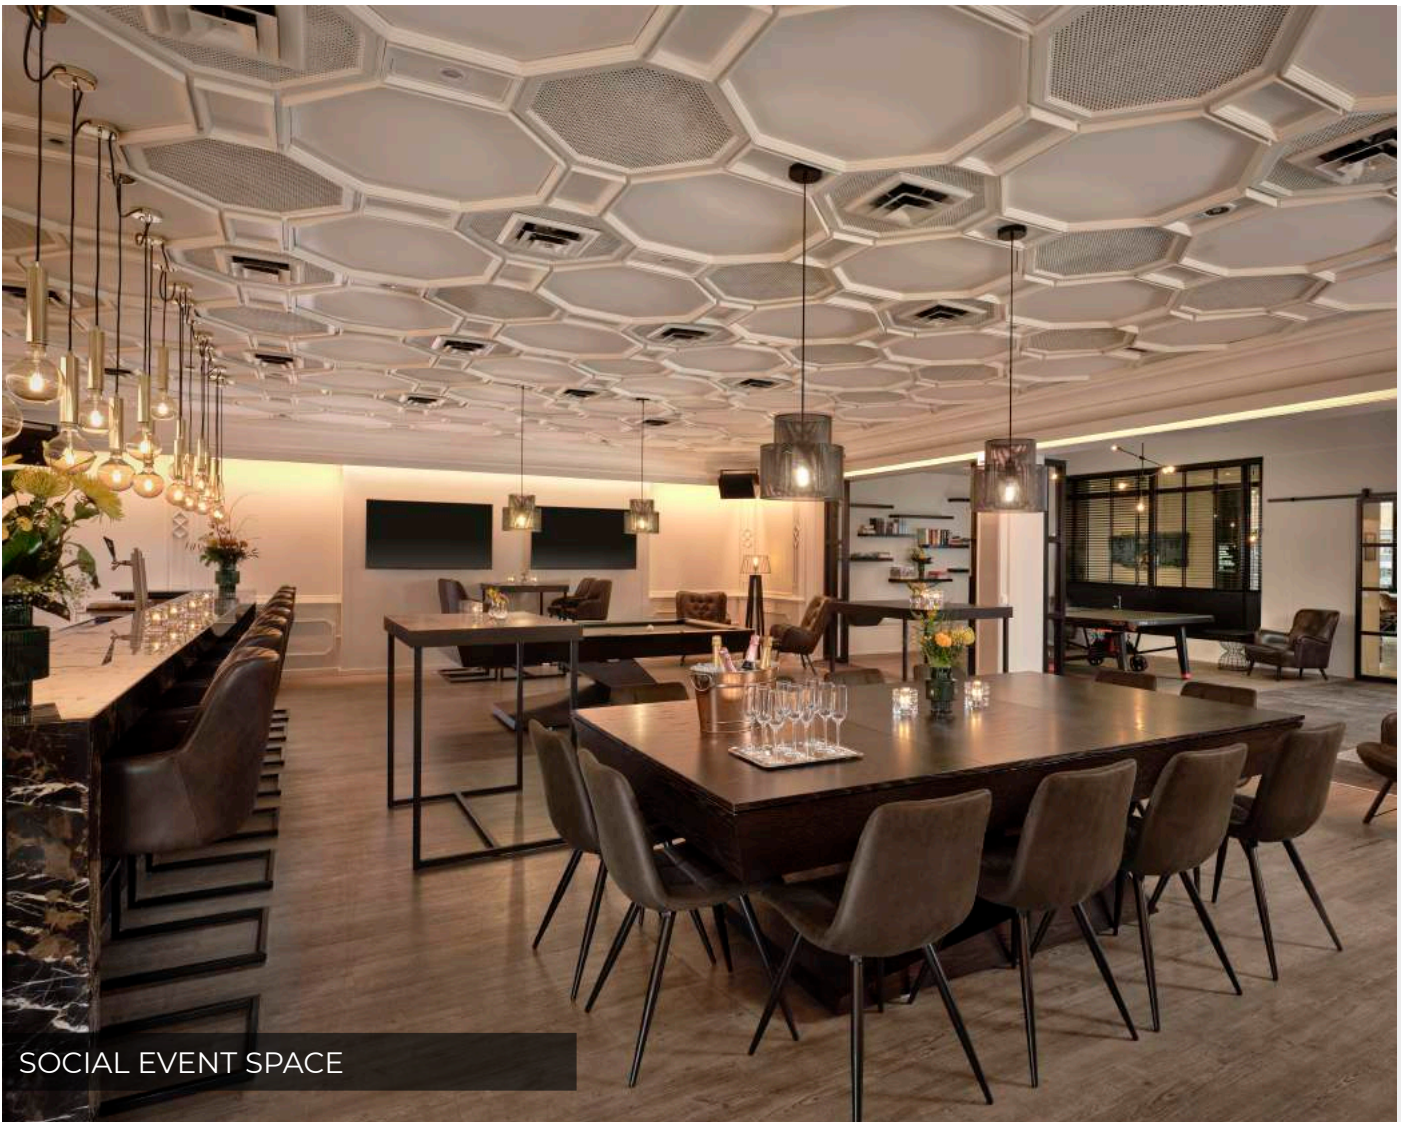

PARK PLAZA

EINDHOVEN

*Meetings & Events,
Expertly Delivered*

Meet, play, sleep in the heart of Eindhoven

FOUR MEETING ROOMS FOR UP TO 75 PEOPLE ON THE FIRST FLOOR WITH NATURAL DAYLIGHT, PLUS, ONE GROUND FLOOR SOCIAL EVENT SPACE FOR UP TO 100 PEOPLE, INCLUDING A PRIVATE BAR, TV SCREENS, FOOTBALL AND BILLIARD TABLE. WITH ALL OFFERING SPACIOUS, FLEXIBLE LAYOUTS AND MODERN AV EQUIPMENT, THIS IS THE IDEAL BASE FOR SMALL-SCALE MEETINGS, WORKSHOPS, TRAININGS, RECEPTIONS, BRAINSTORMS AND CONFERENCES.

FLEXIBLE
MEETING ROOMS

HYBRID
MEETINGS

FULL
AV CAPABILITIES

NATURAL
DAYLIGHT

104
GUEST
ROOMS

2
ON-SITE
RESTAURANTS

1
LOBBY
BAR

1
FITNESS
CENTRE

THE LIVING ROOM IS THE PERFECT SPACE FOR YOUR PRIVATE OR BUSINESS DRINK RECEPTIONS, CELEBRATORY DINNERS OR BRAND LAUNCHES UP TO 100 PEOPLE. FULLY EQUIPPED WITH A PRIVATE BAR, TV SCREENS, FOOTBALL AND BILLIARD TABLES IT IS GUARANTEED TO MAKE EVERY GATHERING MEMORABLE.

SOCIAL EVENT SPACE

MEETING ROOMS WITH NATURAL LIGHT

GREAT LOCATION

HEALTH & FITNESS FACILITIES

SOCIAL EVENT SPACE

104 GUEST ROOMS

ON-SITE RESTAURANTS

NEED A QUOTE?